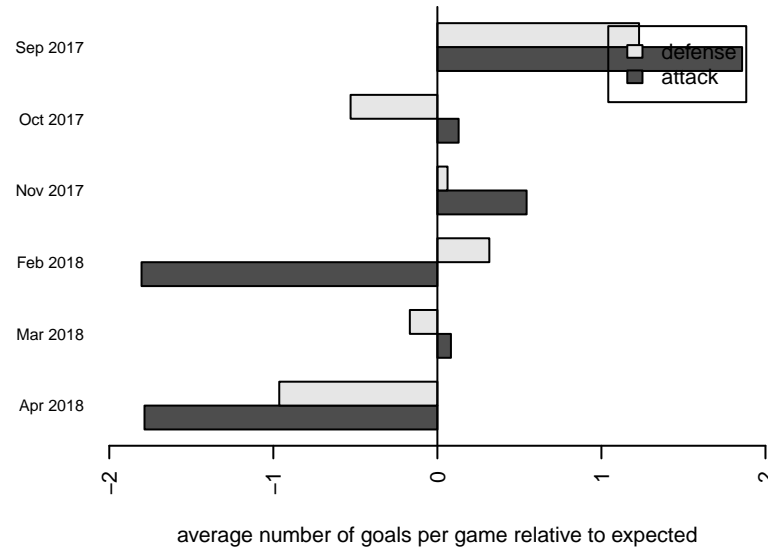

Performance relative to 13 month average