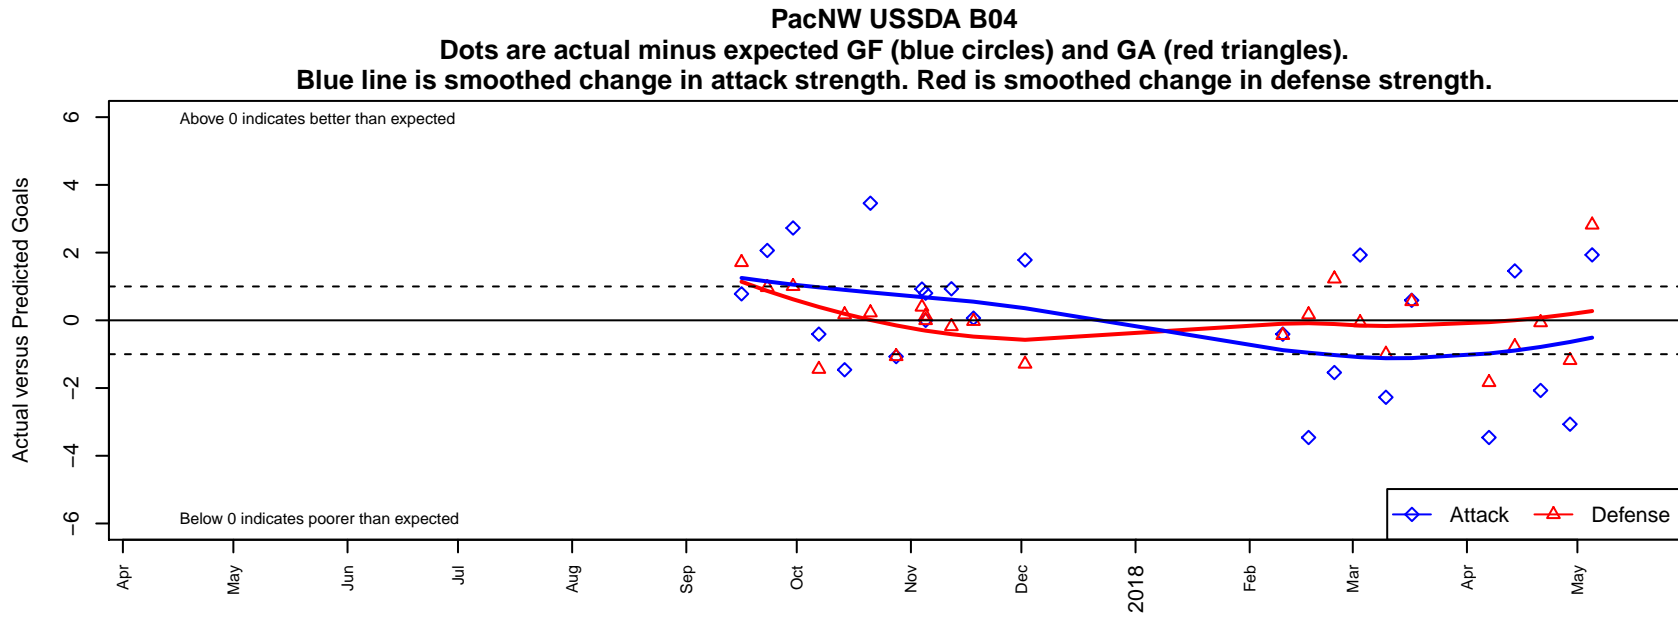

# PacNW USSDA B04

Pacific Northwest SC  
Tukwila, WA  
B04 total strength=1540  
attack=17.61 defense=9.57  
fall league = USSDA U14

alt names used:  
Pacific Northwest Soccer Club U-14

Venues played:  
2017 USSDA U14

**attack and defense variance (black dot)  
relative to other teams  
and top 10 in region**

**attack and defense rating  
relative to others at age  
and all opponents in last 13 months**

**Performance relative to 13 month average**