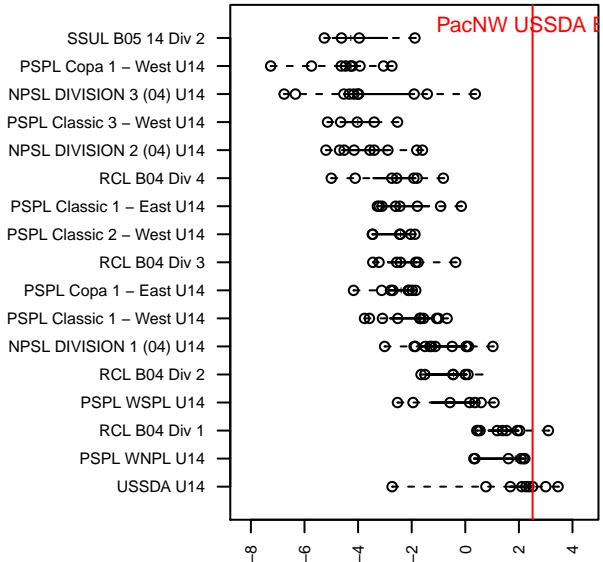

# PacNW USSDA B04

Pacific Northwest SC  
Tukwila, WA  
B04 total strength=1540  
attack=17.61 defense=9.57  
fall league = USSDA U14

alt names used:  
Pacific Northwest Soccer Club U-14

Venues played:  
2017 USSDA U14

**attack and defense variance (black dot)  
relative to other teams  
and top 10 in region**

**attack and defense rating  
relative to others at age  
and all opponents in last 13 months**

**Performance relative to 13 month average**